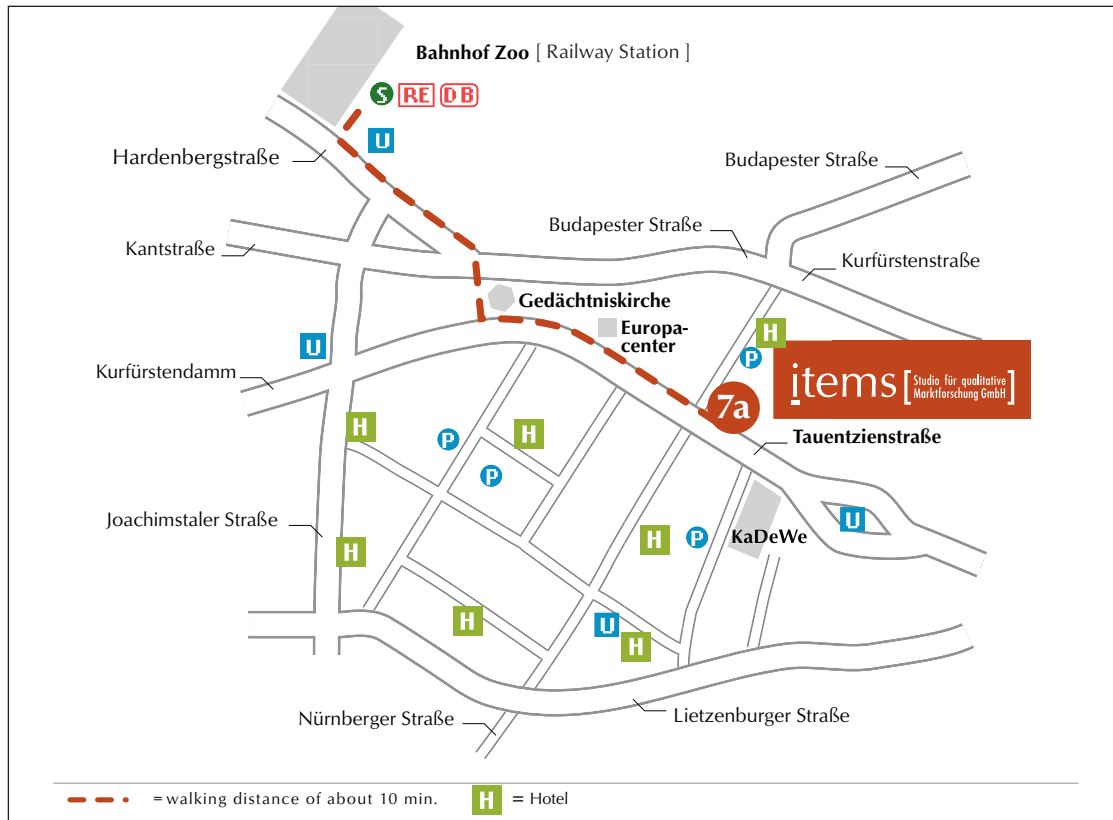

HOW TO FIND US

IF YOU COME BY RAILWAY

Arrival at HAUPTBAHNHOF take S-Bahn S 5, 7, 9 to Zoo Station (Zoologischer Garten): You walk from Zoo Station in the direction of the memorial church and cut across Breitscheidplatz onto Tauentzienstrasse (10 min. on foot).

IF YOU ARRIVE AT TEGEL AIRPORT

Take bus X9 to Zoo Station (about 25 min.), then a walking distance of about 10 min.
Bus 109 to Zoo Station (about 35 min.), then a walk of about 10 min.

IF YOU ARRIVE AT TEGEL AIRPORT

Take S-Bahn S 9 to Zoo Station (about 58 min.), then a walking distance of about 10 min.

IF YOU COME BY CAR

A large indoor car park in Nürnberger Strasse is open day and night.